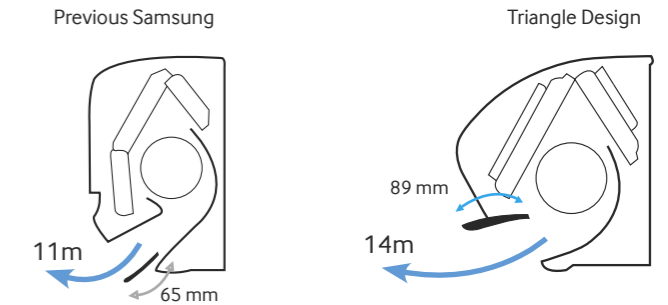

Fast*

We've designed our latest range to be fast, powerful and efficient for you and your space.

Far*

Our triangular design helps to ensure optimal air flow. Air flow reaches up to 14 metres for an even cooling.