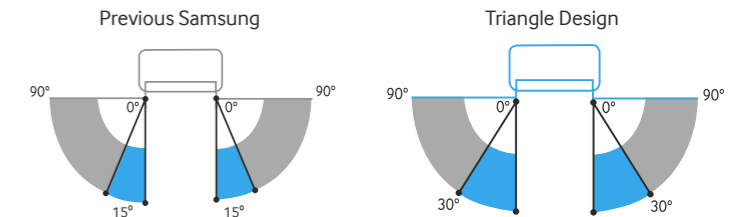

Fast*

We've designed our latest range to be fast, powerful and efficient for you and your space.

Far*

Our triangular design helps to ensure optimal air flow. Air flow reaches up to 14 metres for an even cooling.

Wide*

The width and angle of the AR5000 outlet helps to ensure that air is distributed evenly into your room, to help minimise blind spots.

The space in blue is where the cool air reaches.

*Tested on AR09FSSSCWK1 model. Compared with previous Samsung model AQV09TWS.

DIMENSION & WEIGHT	Dimension (W x D x H)	Indoor	896 x 275 x 260 mm		896 x 275 x 260 mm		1063 x 317 x 294 mm		1063 x 317 x 294 mm		1063 x 317 x 294 mm	
		Outdoor	790 x 281 x 547 mm		790 x 281 x 547 mm		880 x 310 x 793 mm		880 x 310 x 793 mm		935 x 375 x 1128 mm	
	Weight	Indoor	10.4 kg		10.4 kg		14.1 kg		14.1 kg		14.1 kg	
		Outdoor	32.0 kg		32.0 kg		52.4 kg		52.4 kg		82.0 kg	